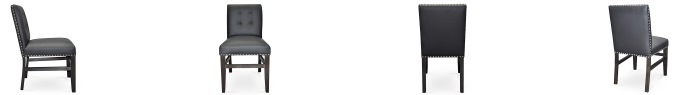

3413-S-NUY

Viviana Parson Chair - nailheads, buttons

Specs

Height 33"

Seat height 19"

Width 18"

Seat width 18"

Depth 23"

Seat depth 18"

Arm height n/a

Inside arm width n/a

Description

Solid maple wood chair. Includes parson waterfall seat with seams at front seat corners, using no-sag springs and high-density flame retardant foam. Fully upholstered inside and outside back, 4 pulled buttons at inside back and Pavar's standard nailheads at seat and back perimeter (as shown in image: 1" spacing, center-to-center). Standard rounded nylon nail-in glides. Available in Pavar's standard stain color options (water based) and a 35° sheen topcoat lacquer.