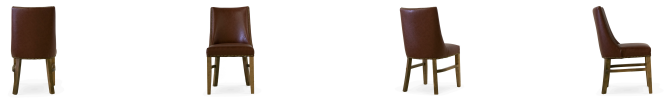

## 3469-S-NY-nails: natural spacing

*Resort Parson Chair - nailheads*

### Specs

Height	36"
Seat height	19.5"
Width	19.5"
Seat width	19.5"
Depth	25"
Seat depth	19"
Yardage	3 yds

### Description

Solid maple wood chair. Includes parson waterfall seat using no-sag springs and high-density flame retardant foam. Fully upholstered inside and outside back, piping at back perimeter. Pavar's standard nailheads at seat and back perimeter, standard spacing is 1" center-to-center (Image shows natural spacing). NO piping at seat perimeter. Available in Pavar's standard stain color options (water based) and a 35° sheen topcoat lacquer. Includes standard rounded nylon nail-in glides.