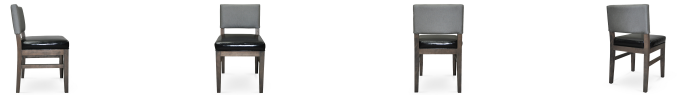

3328-S-PX

Melanie Padded-Box Chair

Specs

Height 34"

Seat height 20"

Width 19"

Seat width 19"

Depth 21"

Seat depth 18"

Yardage 2 yds

Description

Solid maple wood chair. Includes padded-box seat using high-density flame retardant foam. Fully upholstered inside and outside back, piping at seat perimeter and standard rounded nylon nail-in glides. Available in Pavar's standard stain color options (water based) and a 35° sheen topcoat lacquer.