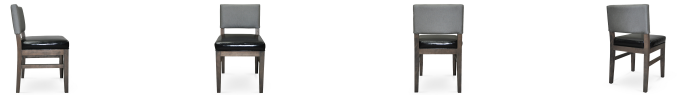

## 3328-S-PX

*Melanie Padded-Box Chair*

### Specs

Height 33.5"

Seat height 20"

Width 19"

Seat width 19"

Depth 22"

Seat depth 18.5"

Yardage 2 yds

### Description

Solid maple wood chair. Includes padded-box seat using high-density flame retardant foam. Fully upholstered inside and outside back, piping at seat perimeter and standard rounded nylon nail-in glides. Available in Pavar's standard stain color options (water based) and a 35° sheen topcoat lacquer.