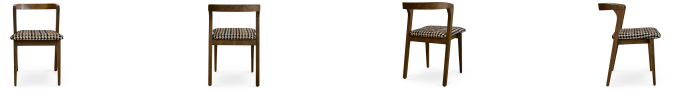

## 1008-S-P

*Chelsea Padded Chair*

Specs

### Description

Solid maple wood chair. Includes padded waterfall seat using high-density flame retardant foam. Open concept back with a solid bent wood back top-rail, and standard rounded nylon nail-in glides. Available in Pavar's standard stain color options (water based) and a 35° sheen topcoat lacquer.