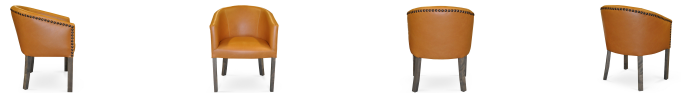

## 4645-L-ANY

Riley Parson Lounge Armchair - nailheads

### Specs

Height	30"
--------	-----

Seat height	18"
-------------	-----

Width	24"
-------	-----

Seat width	20"
------------	-----

Depth	25"
-------	-----

Seat depth	20"
------------	-----

Arm height	27"
------------	-----

### Description

Solid maple wood lounge armchair. Includes parson waterfall seat using no-sag springs and high-density flame retardant foam. Upholstered inside and outside back, piping at outside back perimeter. Pavar's large nailheads at outside back perimeter (as shown in image: 1" spacing, center-to-center). Available in Pavar's standard stain color options (water based) and a 35° sheen top-coat lacquer. Includes standard rounded nylon nail-in glides.