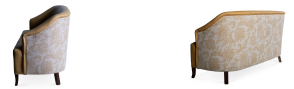

4720-L-Y

Clara Parson Lounge Sofa

Specs

Height	37"
Seat height	19"
Width	73"
Seat width	62"
Depth	30"
Seat depth	19"
Yardage	9.5 yds

Description

Solid maple wood sofa. Includes parson pullover seat using no-sag springs and high-density flame retardant foam. Fully upholstered inside back, outside back and arms. Available in Pavar's standard stain color options (water based) and a 35° sheen top-coat lacquer. Includes standard rounded nylon nail-in glides.