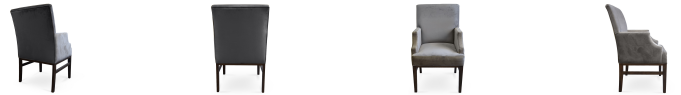

4615-L-AXY

Abigail Parson-Box Lounge Armchair

Specs

Height	40"
Seat height	20"
Width	24"
Seat width	18.5"
Depth	27"
Seat depth	20"
Arm height	28"
Inside arm width	18.5"
Yardage	3.8 yds

Description

Solid maple wood armchair. Includes padded-box seat using no-sag springs and high-density flame retardant foam. Fully upholstered inside back, outside back and arms. Piping at seat and outside back perimeter. Standard rounded nylon nail-in glides. Available in Pavar's standard stain color options (water based) and a 35° sheen topcoat lacquer.