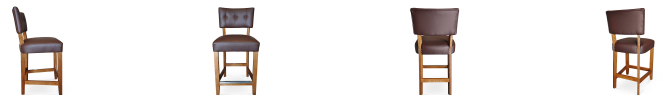

3379-C-NUXY

Lydia Parson-Box Counter Stool - nailheads, buttons

Specs

Hauteur	39
Hauteur du siège	25
Largeur	19
Seat width	19
Profondeur	22
Profondeur du siège	17
Hauteur du bras	n/a
Largeur du bras	n/a
Métrage	2.2

Description

Solid maple wood counter stool. Includes parson-box seat using no-sag springs and high-density flame retardant foam. Fully upholstered inside and outside back. Piping at outside back perimeter, 3 pulled buttons at center of inside back and Pavar's standard nailheads on either side of back legs (as shown in image: 1" spacing, center-to-center), a chrome guardrail on the front stretcher and standard rounded nylon nail-in glides. Available in Pavar's standard stain color options (water based) and a 35° sheen topcoat lacquer.