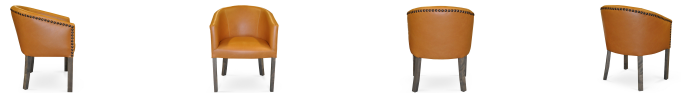

4645-L-ANY

Riley Parson Lounge Armchair - nailheads

Specs

Hauteur	30
Hauteur du siège	18
Largeur	24
Seat width	20
Profondeur	25
Profondeur du siège	20
Hauteur du bras	27
Largeur du bras	20
Métrage	2.6

Description

Solid maple wood lounge armchair. Includes parson waterfall seat using no-sag springs and high-density flame retardant foam. Upholstered inside and outside back, piping at outside back perimeter. Pavar's large nailheads at outside back perimeter (as shown in image: 1" spacing, center-to-center). Available in Pavar's standard stain color options (water based) and a 35° sheen top-coat lacquer. Includes standard rounded nylon nail-in glides.

NOTE: Pavar does not recommend the use of any fabric, vinyl or leather that includes stripes, plaids, geometrics and similar patterns ON THIS MODEL, due to the curvature and decreasing pitch radius of the frame. Selecting patterns with these features will incur a surcharge.