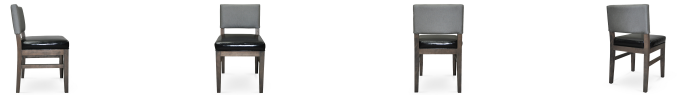

3328-S-PX

Melanie Padded-Box Chair

Specs

Hauteur 33.5"

Hauteur du siège 20

Largeur 19

Seat width 19

Profondeur 22

Profondeur du siège 18.5"

Métrage 2

Description

Solid maple wood chair. Includes padded-box seat using high-density flame retardant foam. Fully upholstered inside and outside back, piping at seat perimeter and standard rounded nylon nail-in glides. Available in Pavar's standard stain color options (water based) and a 35° sheen topcoat lacquer.